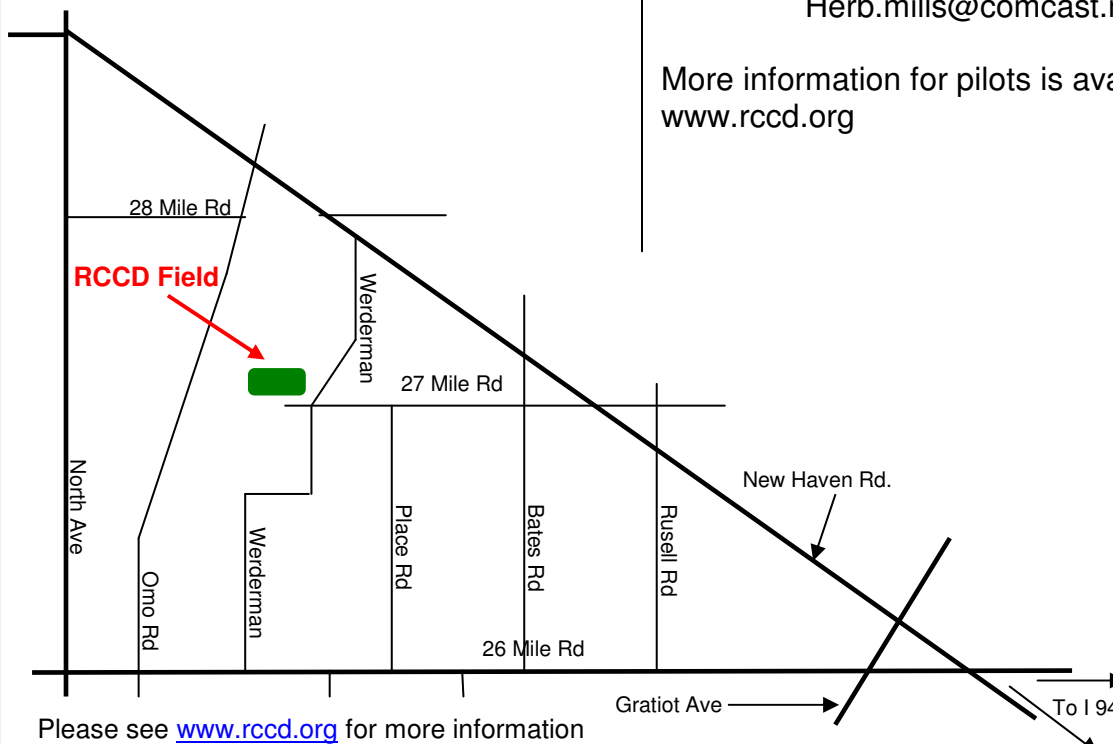

IMAA District VII Mini-Fest.

Type of models to be flown:
Any IMAA legal aircraft

AMA membership required

Safety inspections will be required

72 MHz radios will be impounded
2.4 GHz radios not required to be impounded.

Muffler rule is in effect:
98db max at 3 meters

CD: Ernie Varilone 586-566-8237
toyzrme@comcast.net
Co CD: Herb Mills 248-561-8350
Herb.mills@comcast.net

More information for pilots is available at
www.rccd.org